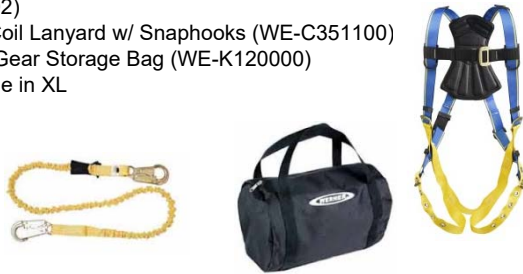

Instant Rebates on Safety Kits!

PACKAGE 1

VALUE

- LiteFit Safety Harness, Med/Lg. (WE-H312002)
- 6' SoftCoil Lanyard w/ Snaphooks (WE-C351100)
- Safety Gear Storage Bag (WE-K120000)
- Available in XL

\$ 99

- \$10 Instant Manufacturer's Rebate

\$ 89

PACKAGE 2

VALUE

- LiteFit Safety Harness, Med/Lg. (WE-H312002)
- 11' Lightweight Web Self-Retracting Lifeline (WE-R230011)
- Safety Gear Storage Bag (WE-K120000)
- Available in XL

\$ 174

- \$20 Instant Manufacturer's Rebate

\$154

PACKAGE 3

COMFORT

- Blue Armor 1000 Tongue Buckle Harness, Med/Lg. (WE-H212002)
- 6' SoftCoil Lanyard w/ Snaphooks (WE-C351100)
- Safety Gear Storage Bag (WE-K120000)
- Available in XL

\$ 115

- \$10 Instant Manufacturer's Rebate

\$105

PACKAGE 4

COMFORT

- Blue Armor 1000 Tongue Buckle Harness, Med/Lg. (WE-H212002)
- 11' Lightweight Web Self-Retracting Lifeline (WE-R230011)
- Safety Gear Storage Bag (WE-K120000)
- Available in XL