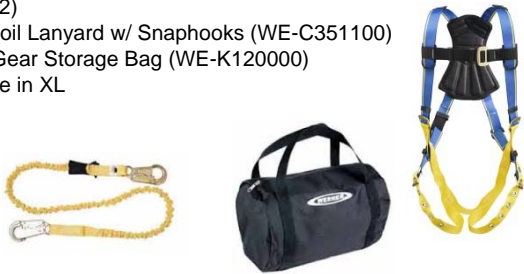

Trade in An Old Harness for a Discounted Kit!

PACKAGE 1

VALUE

- LiteFit Safety Harness, Med/Lg. (WE-H312002)
- 6' SoftCoil Lanyard w/ Snaphooks (WE-C351100)
- Safety Gear Storage Bag (WE-K120000)
- Available in XL

\$ 99

- \$10 Instant Manufacturer's Rebate

\$ 89

PACKAGE 2

VALUE

- LiteFit Safety Harness, Med/Lg. (WE-H312002)
- 11' Lightweight Web Self-Retracting Lifeline (WE-R230011)
- Safety Gear Storage Bag (WE-K120000)
- Available in XL

\$ 169

- \$20 Instant Manufacturer's Rebate

\$149

PACKAGE 3

COMFORT

- Blue Armor 1000 Tongue Buckle Harness, Med/Lg. (WE-H212002)
- 6' SoftCoil Lanyard w/ Snaphooks (WE-C351100)
- Safety Gear Storage Bag (WE-K120000)
- Available in XL

\$ 115

- \$10 Instant Manufacturer's Rebate

\$105

PACKAGE 4

COMFORT

- Blue Armor 1000 Tongue Buckle Harness, Med/Lg. (WE-H212002)
- 11' Lightweight Web Self-Retracting Lifeline (WE-R230011)
- Safety Gear Storage Bag (WE-K120000)
- Available in XL