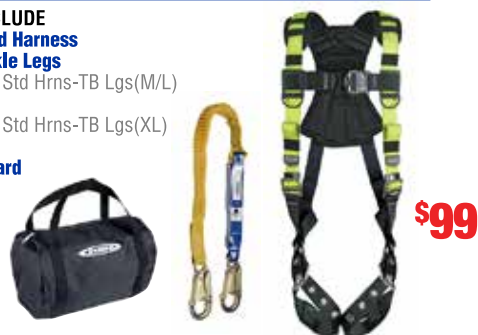

SAFETY

Buy 10 Kits Get 1 FREE

KITS

PACKAGE 1

Blue Armour M/L Harness
H212002

11' Baseline Web SRL
R530011

Small Bag
K120000

$199

PACKAGE 2

LITEFIT M/L Harness
H312002

MAXPATROL 10 Web SRL
R330010

Small Bag
K120000

$174

PACKAGE 3

LITEFIT M/L Harness
H312002

SoftCoil 6' Lanyard
C351100

Small Bag
K120000

$99

PACKAGE 4

BlueArmor M/L Harness
H212002

SoftCoil 6' Lanyard
C351100

Small Bag
K120000

$115

Roofer Kit In A Bucket

K111201

BASEWEAR HARNESS
REUSABLE STEEL ROOF ANCHOR
POLY BLEND ROPE LIFELINE
ROPE ADJUSTER WITH 3' SHOCK ABSORBING LANYARD

$129.95

PACKAGE 5 (*K121013XHV2 (M/L) or *K121013XHV4 (XL))

PACKAGES INCLUDE
HI-VIS Standard Harness
w/Tongue Buckle Legs
H112002XHV - Std Hrns-TB Lgs(M/L)
or
H112004XHV - Std Hrns-TB Lgs(XL)

DeCoil 6' Lanyard
C380006

Small Bag
K120001

$99