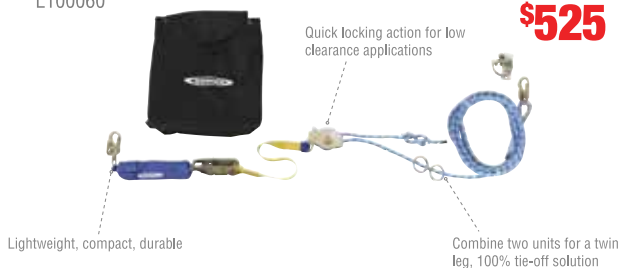

HORIZONTAL LIFELINE SYSTEM

60' 2 Man HLL w/ CROSS ARM STRAPS & RATCHET

L100060

$525