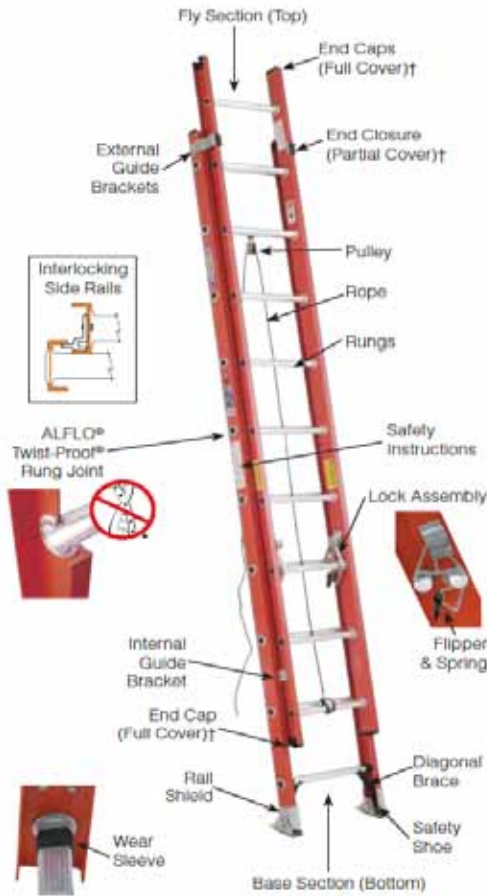

Werner Ladder Inspection Guide: Ladder Anatomy

Fiberglass Extension Ladders