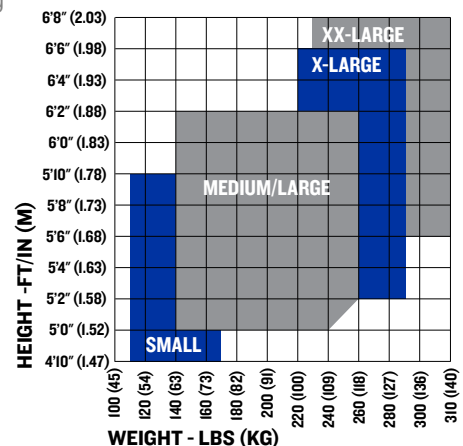

H312002 M/L

H312004 XL

\$55

HI-VIS Standard Harness

New harness from Werner in Optic Green Webbing for added visibility and safety on jobsite

H112002XHV

\$75

Full Body Harness Sizing Chart