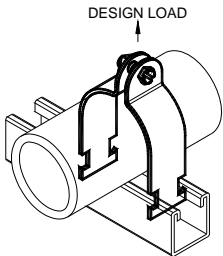

Strut Fittings & Accessories

Pipe Clamps

CCT
 Cushioned
 Tubing
 Clamp

Item #	Description	Tubing O.D. Size	Box Qty.
PH-CCT0062-USA	Domestic O.D. Vibra Clamp	5/8"	25
PH-CCT0087-USA	Domestic O.D. Vibra Clamp	7/8"	25
PH-CCT0112-USA	Domestic O.D. Vibra Clamp	1-1/8"	10
PH-CCT0137-USA	Domestic O.D. Vibra Clamp	1-3/8"	10
PH-CCT0162-USA	Domestic O.D. Vibra Clamp	1-5/8"	10
PH-CCT0212-USA	Domestic O.D. Vibra Clamp	2-1/8"	10
PH-CCT0262-USA	Domestic O.D. Vibra Clamp	2-5/8"	10
PH-CCT0312-USA	Domestic O.D. Vibra Clamp	3-1/8"	10

**CALL
 FOR
 PRICES**

PW
 Pipe Wrap

Item #	Description	Size	Box Qty.
PH-PW-USA	Domestic Vibra Cushion Pipe Wrap	25'	1
PH-SCR0075-USA	Domestic Rigid Pipe Clamp	3/4"	100
PH-SCR0100-USA	Domestic Rigid Pipe Clamp	1"	100
PH-SCR0150-USA	Domestic Rigid Pipe Clamp	1-1/2"	50
PH-SCR0200-USA	Domestic Rigid Pipe Clamp	2"	50
PH-SCR0250-USA	Domestic Rigid Pipe Clamp	2-1/2"	50
PH-SCR0300-USA	Domestic Rigid Pipe Clamp	3"	25
PH-SCU0050-USA	Domestic Multigrip Pipe Clamp	1/2"	100
PH-SCU0075-USA	Domestic Multigrip Pipe Clamp	3/4"	100
PH-SCU0100-USA	Domestic Multigrip Pipe Clamp	1"	100
PH-SCU0125-USA	Domestic Multigrip Pipe Clamp	1-1/4"	50
PH-SCU0150-USA	Domestic Multigrip Pipe Clamp	1-1/2"	50
PH-SCU0200-USA	Domestic Multigrip Pipe Clamp	2"	50

SCR
 Rigid Pipe Clamp

SCU
 Universal Pipe Clamp