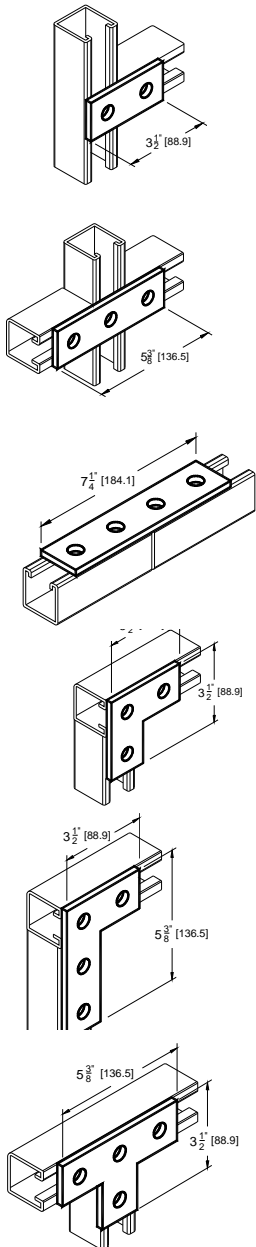

Strut Fittings & Accessories

Channel Nuts

CNR
Regular Spring

Item #	Description	TH	T	Box Qty.
PH-CNR30037	Spring Nut (use w/ B22)	3/8" – 16	.37 in.	100
PH-CNR40050	Spring Nut (use w/ B22)	1/2" – 13	.50 in.	100
PH-CNS30037	Spring Nut (use w/ B54)	3/8" – 16	.37 in.	100

CNS
Short Spring

**CALL
FOR
PRICES**

CNT
Top Spring

Item #	Description	TH	T	Box Qty.
PH-CNT30037	Twirl Nut	3/8" – 16	.37 in.	100
PH-CNT40050	Twirl Nut	1/2" – 13	.50 in.	100

Flat Strut Fittings

Square Washer

Item #	Description	Bolt Size	Hole Size	Box Qty.
PH-F09-USA	Domestic Square Washer	5/16"	3/8"	100
PH-F11-USA	Domestic Square Washer	3/8"	7/16"	100
PH-F12-USA	Domestic Square Washer	1/2"	9/16"	100
PH-F21-USA	Domestic Notched Square Washer	3/8"	7/16"	100

www.DriveKore.com

Strut Fittings & Accessories

Flat and Angle Strut Fittings

Item #	Description	Size	Box Qty.
PH-F30-USA	Domestic 2 Hole Splice Plate	B129	50
PH-F31-USA	Domestic 3 Hole Splice Plate	B141	25
PH-F32-USA	Domestic 4 Hole Splice Plate	B341	25
PH-F50-USA	Domestic 3 Hole Corner Plate	B140	25
PH-F51-USA	Domestic 4 Hole Corner Plate	B143	20
PH-F60-USA	Domestic 4 Hole Tee Plate	B133	20