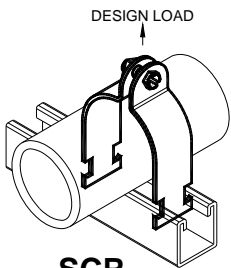

Strut Fittings & Accessories

Pipe Clamps

CCT
 Cushioned
 Tubing
 Clamp

Item #	Description	Tubing O.D. Size	Box Qty.
PH-CCT0062-USA	Domestic O.D. Vibra Clamp	5/8"	25
PH-CCT0087-USA	Domestic O.D. Vibra Clamp	7/8"	25
PH-CCT0112-USA	Domestic O.D. Vibra Clamp	1-1/8"	10
PH-CCT0137-USA	Domestic O.D. Vibra Clamp	1-3/8"	10
PH-CCT0162-USA	Domestic O.D. Vibra Clamp	1-5/8"	10
PH-CCT0212-USA	Domestic O.D. Vibra Clamp	2-1/8"	10
PH-CCT0262-USA	Domestic O.D. Vibra Clamp	2-5/8"	10
PH-CCT0312-USA	Domestic O.D. Vibra Clamp	3-1/8"	10

**CALL
 FOR
 PRICES**

PW
 Pipe Wrap

Item #	Description	Size	Box Qty.
PH-PW-USA	Domestic Vibra Cushion Pipe Wrap	25'	1
PH-SCR0075-USA	Domestic Rigid Pipe Clamp	3/4"	100
PH-SCR0100-USA	Domestic Rigid Pipe Clamp	1"	100
PH-SCR0150-USA	Domestic Rigid Pipe Clamp	1-1/2"	50
PH-SCR0200-USA	Domestic Rigid Pipe Clamp	2"	50
PH-SCR0250-USA	Domestic Rigid Pipe Clamp	2-1/2"	50
PH-SCR0300-USA	Domestic Rigid Pipe Clamp	3"	25
PH-SCU0050-USA	Domestic Multigrip Pipe Clamp	1/2"	100
PH-SCU0075-USA	Domestic Multigrip Pipe Clamp	3/4"	100
PH-SCU0100-USA	Domestic Multigrip Pipe Clamp	1"	100
PH-SCU0125-USA	Domestic Multigrip Pipe Clamp	1-1/4"	50
PH-SCU0150-USA	Domestic Multigrip Pipe Clamp	1-1/2"	50
PH-SCU0200-USA	Domestic Multigrip Pipe Clamp	2"	50