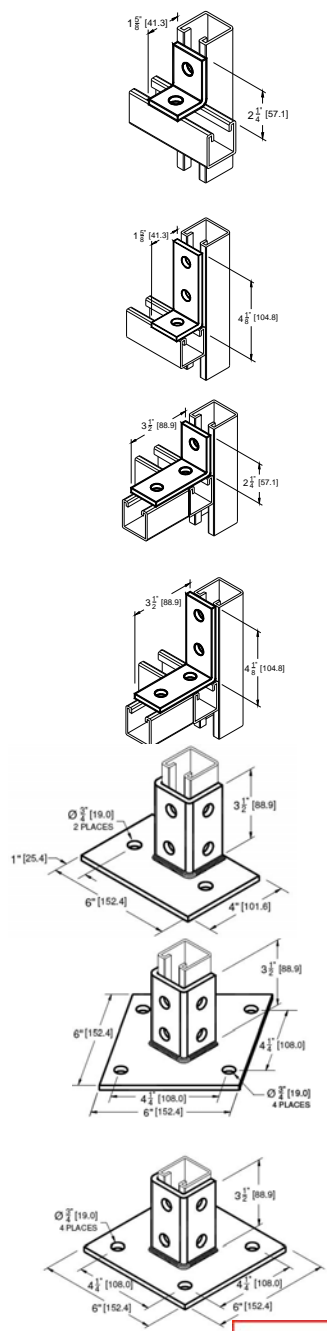

Strut Fittings & Accessories

Channel Nuts

CNR
Regular Spring

Item #	Description	TH	T	Box Qty.
PH-CNR30037	Spring Nut (use w/ B22)	3/8" – 16	.37 in.	100
PH-CNR40050	Spring Nut (use w/ B22)	1/2" – 13	.50 in.	100
PH-CNS30037	Spring Nut (use w/ B54)	3/8" – 16	.37 in.	100

CNS
Short Spring

**CALL
FOR
PRICES**

CNT
Top Spring

Item #	Description	TH	T	Box Qty.
PH-CNT30037	Twirl Nut	3/8" – 16	.37 in.	100
PH-CNT40050	Twirl Nut	1/2" – 13	.50 in.	100

Flat Strut Fittings

Square Washer

www.DriveKore.com

Strut Fittings & Accessories

Flat and Angle Strut Fittings

Item #	Description	Size	Box Qty.
PH-F30-USA	Domestic 2 Hole Splice Plate	B129	50
PH-F31-USA	Domestic 3 Hole Splice Plate	B141	25
PH-F32-USA	Domestic 4 Hole Splice Plate	B341	25
PH-F50-USA	Domestic 3 Hole Corner Plate	B140	25
PH-F51-USA	Domestic 4 Hole Corner Plate	B143	20
PH-F60-USA	Domestic 4 Hole Tee Plate	B133	20

www.DriveKore.com

Strut Fittings & Accessories

Angle Strut Fittings

**CALL
FOR
PRICES**

Item #	Description	Size	Box Qty.
PH-L20-USA	Domestic 2 Hole Cross Corner Angle	B101	50
PH-L21-USA	Domestic 3 Hole Corner Angle	B103	25
PH-L30-USA	Domestic 3 Hole 3 Way Corner Angle	B102	25
PH-L31-USA	Domestic 4 Hole 3 Way Corner Angle	B104	25
PH-P11-USA	Domestic 2 Hole Post Base for B22	B280FL	5
PH-P13-USA	Domestic 4 Hole Post Base for B22	B280	5
PH-P14-USA	Domestic 4 Hole Post Base for B22	B280SQ	5