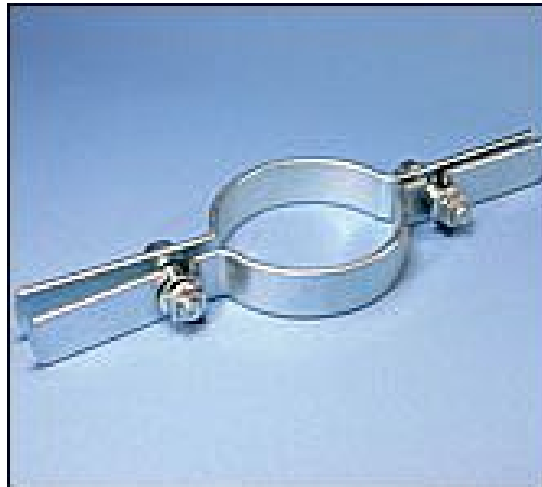

Riser Clamps

Item #	Description	Size	Finish	Price Ea.
EM-50B0200	Riser Clamp	2"	Plain	\$ 2.1229
EM-50B0300	Riser Clamp	3"	Plain	\$ 2.5003
EM-50B0400	Riser Clamp	4"	Plain	\$ 3.1607
EM-50B0600	Riser Clamp	6"	Plain	\$ 5.2718
EM-50B0800	Riser Clamp	8"	Plain	\$10.5435
EM-50G0200-USA	Riser Clamp	2"	Plated	\$ 2.7361
EM-50G0300-USA	Riser Clamp	3"	Plated	\$ 3.7504
EM-50G0400-USA	Riser Clamp	4"	Plated	\$ 5.1775
EM-50G0600-USA	Riser Clamp	6"	Plated	\$ 7.7250
EM-50G0800-USA	Riser Clamp	8"	Plated	\$15.6975