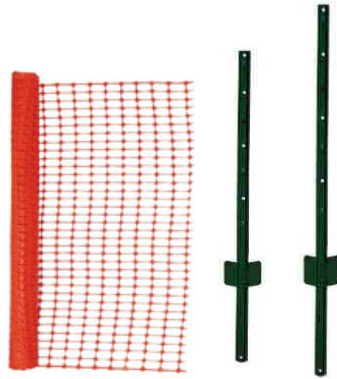

## Clear or Black Polyethylene Plastic Sheeting

**BUY 10 OR MORE ROLLS FOR THE BEST DEAL!**

		1-9	10+ rolls
POL-921.0010	4 mil, 12 x 100, Clear	\$28.25	\$25.65
POL-921.0020	4 mil, 20 x 100, Clear	\$45.70	\$41.50
POL-921.0030	6 mil, 12 x 100, Clear	\$41.15	\$37.40
POL-921.0040	6 mil, 20 x 100, Clear	\$75.00	\$62.25
POL-921.0500	6 mil, 20 x 100, Black	\$62.00	\$56.70
CHP-921.0700	Reinforced, 20 x 100	\$76.75	\$72.25

### Silt Fence

OR-6440093 36" x 100' **\$26.90**