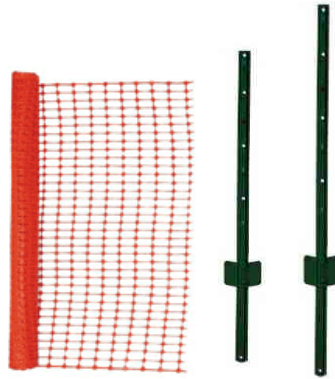

Clear or Black Polyethylene Plastic Sheeting

BUY 10 OR MORE ROLLS FOR THE BEST DEAL!

1-9 10+ rolls

- POL-921.0010 4 mil, 12 x 100, Clear
- POL-921.0020 4 mil, 20 x 100, Clear
- POL-921.0030 6 mil, 12 x 100, Clear
- POL-921.0040 6 mil, 20 x 100, Clear
- POL-921.0500 6 mil, 20 x 100, Black
- CHP-921.0700 Reinforced, 20 x 100

Fencing Supplies

Silt Fence

OR-6440093 36" x 100'

Surveyor Stakes

WO-374.4010 2" x 36"

Safety Fence

PR-924.1010 4' x 100'

Safety Fence Posts

OR-924.1050 5'
 OR-924.1060 6'

Tarps

Blue Tarps

8 x 8 Weave HDPE Woven
 Material Grommets every 36"; 4-5 mil thick

- HI-922.001 10' x 12'
- HI-922.0020 12' x 16'
- HI-922.0030 16' x 20'
- HI-922.0035 20' x 20'
- HI-922.0040 20' x 40'
- HI-922.0050 40' x 60'

Rubber Tie Downs/Tarp Straps

- HI-OR-6452973 10"
- HI-OR-6453039 15"
- HI-OR-6453047 21"
- HI-OR-6453112 31"

Heavy Duty Silver/Black Tarps

12 x 12 Weave HDPE Woven Material
 PVC Reinforcing Corner Patches
 Grommets every 18"; 8-10 mil thick