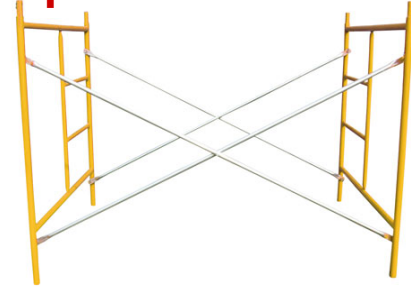

5' x 5' Scaffold Set

Item #SM-5X5SETC6

Premium 5' x 5' set includes:

- Two frames (#6 tube with C-locks)
- Two 7' braces
- Four stack pins
- Four spring rivets

\$129 per set

5' x 3' Scaffold Set

Item #SM-5X3SETF6

Premium 5' x 3' set includes:

- Two frames (#6 tube with C-locks)
- Two 7' braces
- Four stack pins
- Four spring rivets

\$124 per set

Safety Rail Package

Item #SM-5X7SRP

Includes:

- Four safety rail posts
- Four 7' rails
- Four 5' rails

Individual Safety Items:

SM-SP	Safety Rail Post	\$18.50
SM-SR5	5' Safety Rail	\$ 9.00
SM-SR7	7' Safety Rail	\$11.50

\$144 per pkg.

Scaffold Accessories

SM-7X19WB	7' x 19.25" Alum./Plywood Catwalk	\$79.00
SM-8SC	8" Caster	\$17.49
SM-BP	Base Plate	\$ 4.85
SM-LJ	Leveling Jack	\$16.75
SM-18EXT	Caster Jack (18" adjustable)	\$22.95
SM-BJ7	7' Cross Brace	\$16.95
SM-OR30	30" Outrigger	\$49.00
SM-PIGTAIL	Half-moon Pigtail Pin	\$.58
SM-RIVET	Spring Rivet for Stack Pin	\$.56
SM-SB	Side Bracket	\$18.95
SM-SNAP	Snap Pin	\$.69
SM-STACK	Stack Pin	\$ 1.99