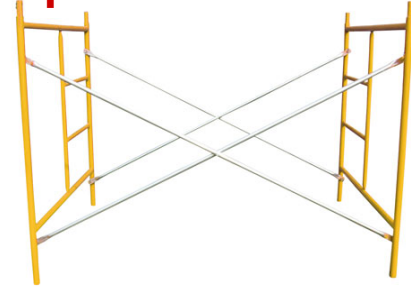

5' x 5' Scaffold Set

Item #SM-5X5SETC6

Premium 5' x 5' set includes:

- Two frames (#6 tube with C-locks)
- Two 7' braces
- Four stack pins
- Four spring rivets

\$129 per set

5' x 3' Scaffold Set

Item #SM-5X3SETF6

Premium 5' x 3' set includes:

- Two frames (#6 tube with C-locks)
- Two 7' braces
- Four stack pins
- Four spring rivets

\$124 per set

Safety Rail Package

Item #SM-5X7SRP

Includes:

- Four safety rail posts
- Four 7' rails
- Four 5' rails

\$144 per pkg.

Individual Safety Items:

SM-SP	Safety Rail Post	\$15.80
SM-SR5	5' Safety Rail	\$ 9.00
SM-SR7	7' Safety Rail	\$11.50

Scaffold Accessories

SM-7X19WB	7' x 19.25" Alum./Plywood Catwalk	\$79.00
SM-8SC	8" Caster	\$17.49
SM-BP	Base Plate	\$ 4.85
SM-LJ	Leveling Jack	\$16.75
SM-18EXT	Caster Jack (18" adjustable)	\$22.95
SM-BJ7	7' Cross Brace	\$16.95
SM-OR30	30" Outrigger	\$49.00
SM-PIGTAIL	Half-moon Pigtail Pin	\$.58
SM-RIVET	Spring Rivet for Stack Pin	\$.56
SM-SB	Side Bracket	\$18.95
SM-SNAP	Snap Pin	\$.69
SM-STACK	Stack Pin	\$ 1.99