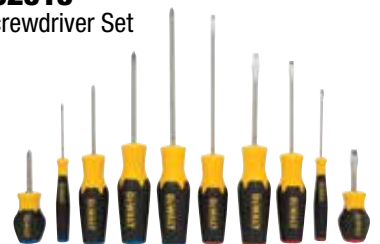

DWHT66417
Insulated Vinyl Grip Screwdriver Set

\$28⁹⁹

DWHT69233
Ratcheting Screwdriver

\$14⁸²

DWHT62512
4 Pc Screwdriver Set

\$9⁸⁸

DWHT62513
10 Pc Screwdriver Set

\$19⁹⁷