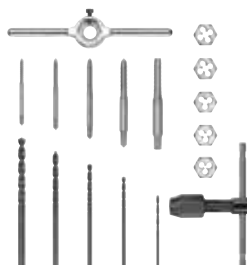

\$34⁹⁷

DWHT55131
 36" Wrecking Bar

\$16⁹⁷

DWHT55529
 10" Molding Bar

\$16⁹⁷

DWHT55518
 12" Flat Bar

\$11⁹⁷

DWHT55129
 24" Wrecking Bar

\$13⁹⁷

DWHT55132
 42" Wrecking Bar

\$18⁹⁷

DWHT55524
 10" Claw Bar

\$13⁹⁷

DWHT16063
 4-Pc. Wood Chisel Set

\$28⁹⁷

DWA1450
 17-Pc. Metric Tap & Die Set

\$29⁹⁷

DWA1451
 17-Pc. Fractional Tap & Die Set

\$29⁹⁷

DEWALT HAND TOOLS AVAILABLE AT DRIVEKORE

MEASURING PRODUCTS

DWHT33924
16' x 1-1/4" Premium Tape

\$19⁹⁷

DWHT33975
25' x 1-1/4" Premium Tape