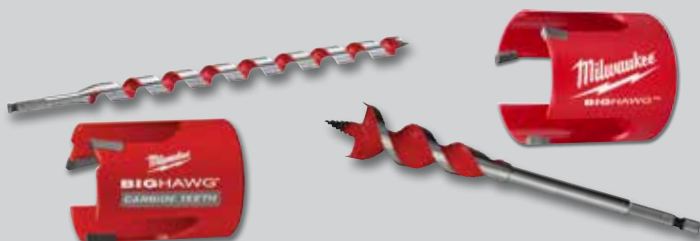

THREADS
**FASTER THAN
CORDED**

\$1,699

**AUTO-STOP™
KICKBACK CONTROL**

FALL CLEANUP PACK-IN

**\$449 \$608
VALUE!**

2727-21HDP
M18 FUEL™ Chainsaw Kit w/Blower Packed In

DRIVEKORE
TOOLS, SUPPLIES, & SAFETY FOR THE PROFESSIONAL

OFFERS VALID AUGUST 1 - OCTOBER 31, 2019
OR WHILE SUPPLIES LAST

BUY MILWAUKEE ACCESSORIES AND RECEIVE A FREE BARE TOOL

*MUST BE ON A SINGLE PO

**PURCHASE \$750
IN MILWAUKEE
SELF FEED BITS AND
BIG HAWGS**