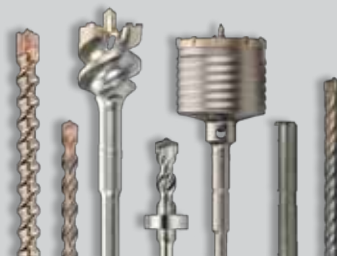

OFFERS VALID AUGUST 1 - OCTOBER 31, 2019
OR WHILE SUPPLIES LAST

BUY MILWAUKEE ACCESSORIES AND RECEIVE A FREE BARE TOOL

*MUST BE ON A SINGLE PO

**PURCHASE \$750
IN MILWAUKEE
SELF FEED BITS AND
BIG HAWGS**

**PURCHASE \$750
IN MILWAUKEE
CARBIDE**

**GET A FREE
M18 FUEL™ HOLE HAWG®
1/2" RIGHT ANGLE DRILL**

2707-20

**GET A FREE
M18 FUEL™ 1" SDS PLUS
D-HANDLE ROTARY HAMMER**

2713-20

**PURCHASE \$750
IN MILWAUKEE
SAWZALL® BLADES**